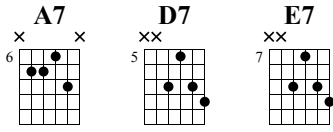

Funky A7 Rhythm with D7 and E7 Inversions

Corey Congilio

Music by Corey Congilio

Standard tuning

♩ = 90

(♩ = ♪³)

A7

s.guit.

First system of music (measures 1-3) with guitar tablature for strings T, A, and B.

T	8-8-8-8	8-8-8-8	8-8-8-8
A	6-6-6-6	6-6-6-6	6-6-6-6
B	7-7-7-7	7-7-7-7	7-7-7-7

D7

Second system of music (measures 4-6) with guitar tablature for strings T, A, and B.

T	8-8-8-8	8-8-8-8	8-8-8-8
A	6-6-6-6	5-5-5-5	5-5-5-5
B	7-7-7-7	7-7-7-7	7-7-7-7

A7

E7

Third system of music (measures 7-9) with guitar tablature for strings T, A, and B.

T	8-8-8-8	8-8-8-8	10-10-10-10
A	6-6-6-6	6-6-6-6	9-9-9-9
B	7-7-7-7	7-7-7-7	9-9-9-9

D7

A7

E7

Fourth system of music (measures 10-12) with guitar tablature for strings T, A, and B.

T	8-8-8-8	8-8-8-8	10-10-10-10
A	5-5-5-5	6-6-6-6	9-9-9-9
B	7-7-7-7	7-7-7-7	9-9-9-9