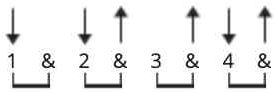

Stand By Me Official by Ben E. King

Tuning: E A D G B E

Key: A

CHORDS

STRUMMING PATTERN

WHOLE SONG 120 bpm

[Intro]

G Em C D