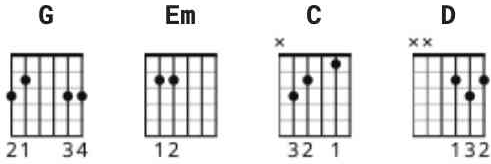

Stand By Me Official by Ben E. King

Tuning: E A D G B E

Key: A

CHORDS

STRUMMING PATTERN

WHOLE SONG 120 bpm

[Intro]

G Em C D

G

G

When the night has come

[Verse 1]

Em

And the land is dark

C

D

C

D

G

Oh oh stand stand by me stand by me

[Verse 2]

G
If the sky that we look upon
Em
Should tumble and fall
C
Or the mountain
D **G**
Should crumble to the sea
G
I won't cry I won't cry
Em
No I won't shed a tear
C **D**
Just as long as you stand
G
Stand by me
G
Oh darling darling stand by me

[Chorus]

Em
Oh oh stand by me
C **D** **G**
Stand by me stand by me stand by me

[Strings Solo]

G Em C D
G G Em C
D
G **G**
So Darling darling stand by me

[Chorus]

Em
Oh oh stand by me
C **D** **G**
Oh stand stand by me stand by me
Who never you're in trouble
G **Em**
Won't you stand by me, oh oh stand by me