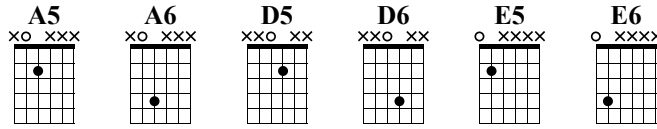

Root 5 and 6 Shuffle

Shuffle
Corey Congilio

Music by Corey Congilio

Standard tuning

♩ = 95

A5 A6

s.guit.