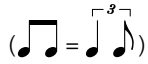

Root 5 and 6 Shuffle

Shuffle
Corey Congilio

Music by Corey Congilio

Standard tuning

♩ = 95

A5 A6

s.guit.