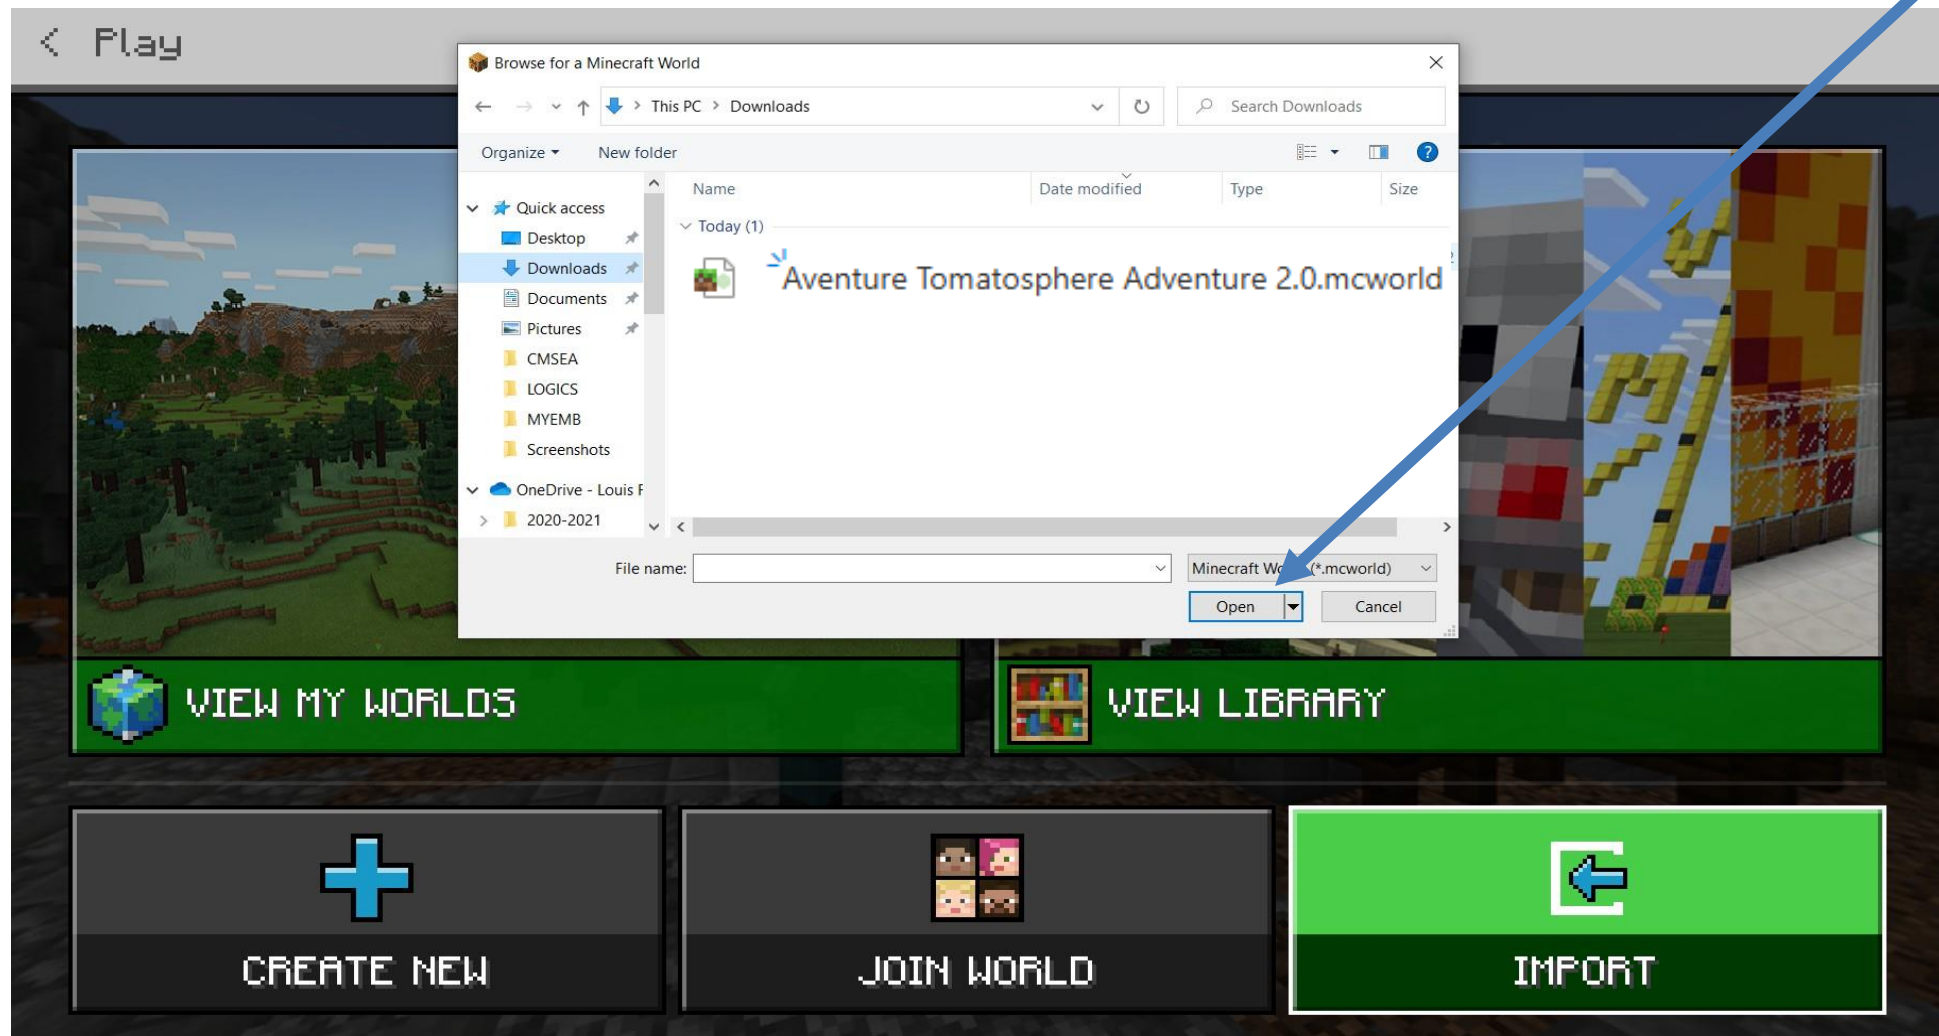

How to Upload a Minecraft World on a Device

Step 3: The world file downloaded should appear in the “Downloads” folder. Select this file, then click “Open”.